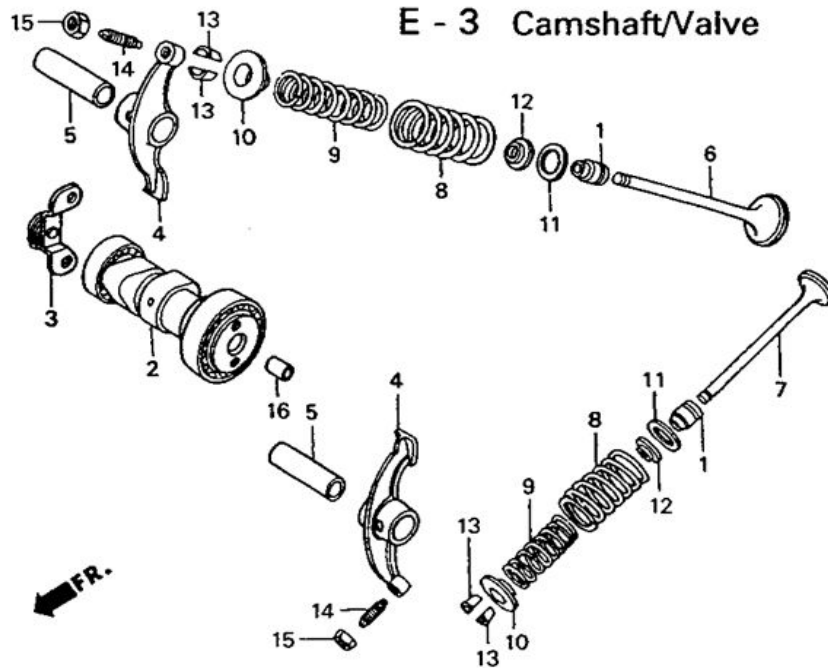

PARTS-NO.	PICTURE-NO.	DESCRIPTION	UNIT NET	INCL. TAX	GROUP
12209-GB4-682	ZN110-E-3-1	SEAL, VALVE STEM (NOK) (2)	4.37 €	5.20 €	T-3
14100-KFL-900	ZN110-E-3-2	CAMSHAFT COMP	131.09 €	156.00 €	T-3
14100-KFM-900	ZN110-E-3-2	CAMSHAFT COMP	97.90 €	116.50 €	T-3
14150-GN5-911	ZN110-E-3-3	PLATE COMP., STOPPER	28.82 €	34.30 €	T-3
14431-GN5-911	ZN110-E-3-4	ARM, VALVE ROCKER (2)	24.45 €	29.10 €	T-3
14451-035-000	ZN110-E-3-5	SHAFT, VALVE ROCKER ARM (2)	3.28 €	3.90 €	T-3
14711-KFM-900	ZN110-E-3-6	VALVE, IN.	25.71 €	30.60 €	T-3
14721-GF6-010	ZN110-E-3-7	VALVE, EX.	46.64 €	55.50 €	T-3
14751-GN5-911	ZN110-E-3-8	SPRING, VALVE OUTER (NIPPON HATSUJO) (2)	6.30 €	7.50 €	T-3
14761-GN5-911	ZN110-E-3-9	SPRING, VALVE INNER (NIPPON HATSUJO) (2)	5.21 €	6.20 €	T-3
14771-GB4-680	ZN110-E-3-10	RETAINER, VALVE SPRING (2)	12.69 €	15.10 €	T-3
14775-KFM-900	ZN110-E-3-11	SEAT, VALVE SPRING OUTER (2)	5.13 €	6.10 €	T-3
14776-KFM-900	ZN110-E-3-12	SEAT, VALVE SPRING INNER (2)	5.13 €	6.10 €	T-3
14781-MA6-000	ZN110-E-3-13	COTTER, VALVE (4)	4.37 €	5.20 €	T-3
90012-333-000	ZN110-E-3-14	SCREW, TAPPET ADJUSTING (2)	3.61 €	4.30 €	T-3
90206-001-000	ZN110-E-3-15	NUT, TAPPET ADJUSTING (2)	2.94 €	3.50 €	T-3
90702-KFM-900	ZN110-E-3-16/E-6-8/E-8-8/E-9-7	PIN, DOWEL, 8x12 (2/2/2/2)	1.01 €	1.20 €	T-3