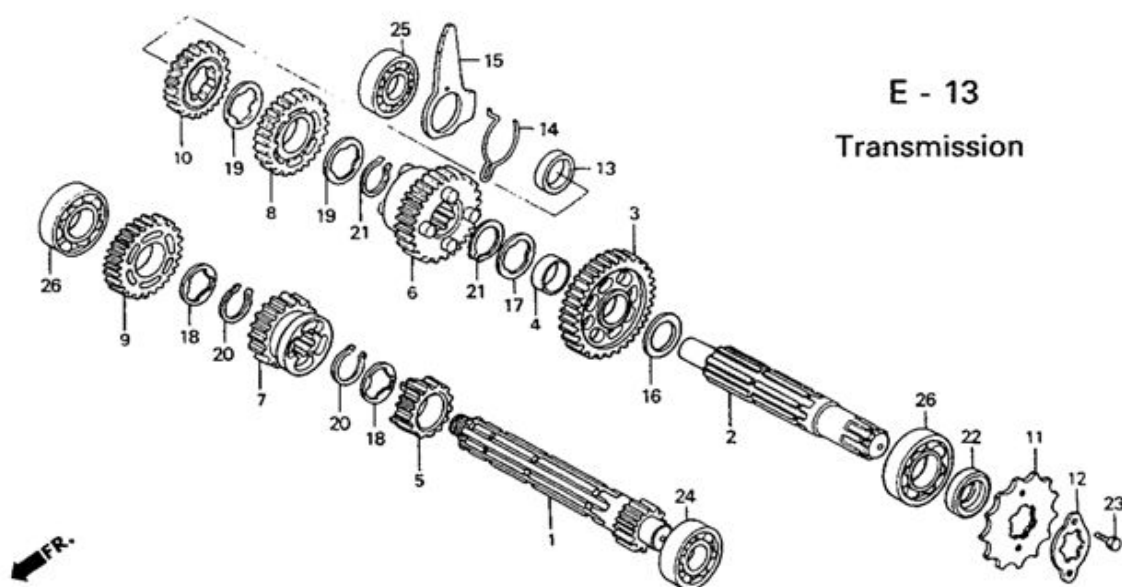

PARTS-NO.	PICTURE-NO.	DESCRIPTION	UNIT NET	INCL. TAX	GROUP
23211-KFM-900	ZN110-E-13-1	MAINSHAFT, TRANSMISSION (12T) (P)	121.43 €	144.50 €	T-3
23211-KPG-900	ZN110-E-13-1	#:23211-KPG-901	0.00 €	0.00 €	T-1
23211-KPG-901	ZN110-E-13-1	MAINSHAFT, TRANSMISSION (12T) (T)	52.35 €	62.30 €	T-1
23221-GN5-910	ZN110-E-13-2	SHAFT, COUNTER (P)	101.93 €	121.30 €	T-3
23221-KEV-750	ZN110-E-13-2	SHAFT, COUNTER (T)	91.85 €	109.30 €	T-3
23421-KEV-900	ZN110-E-13-3	GEAR, COUNTERSHAFT LOW (34T)	47.65 €	56.70 €	T-3
23422-GB4-770	ZN110-E-13-4	BUSH, 20x9	17.39 €	20.70 €	T-3
23431-KEV-900	ZN110-E-13-5	GEAR, MAINSHAFT SECOND (17T)	54.37 €	64.70 €	T-3
23441-KEV-900	ZN110-E-13-6	GEAR, COUNTERSHAFT SECOND (29T)	64.96 €	77.30 €	T-3
23451-KFL-850	ZN110-E-13-7	GEAR, MAINSHAFT THIRD (21T)	48.74 €	58.00 €	T-3
23461-GK4-762	ZN110-E-13-8	GEAR, COUNTERSHAFT THIRD (26T)	48.24 €	57.40 €	T-3
23471-KEV-750	ZN110-E-13-9	GEAR, MAINSHAFT FOURTH (24T)	23.53 €	28.00 €	T-3
23481-GB4-771	ZN110-E-13-10	GEAR, COUNTERSHAFT FOURTH (23T)	46.55 €	55.40 €	T-3
23801-GF6-000	ZN110-E-13-11	SPROCKET, DRIVE (14T)	8.15 €	9.70 €	T-3
23802-GN5-910	ZN110-E-13-12	PLATE, FIXING	6.97 €	8.30 €	T-3
23911-GB4-770	ZN110-E-13-13	COLLAR	5.46 €	6.50 €	T-3
24305-GB4-770	ZN110-E-13-14	SPRING	15.80 €	18.80 €	T-3
24306-GB4-770	ZN110-E-13-15	PLATE, GEARSHIFT DRUM LOCK	15.80 €	18.80 €	T-3
90452-GB4-770	ZN110-E-13-16	WASHER, THRUST, 17MM	3.28 €	3.90 €	T-3
90461-035-000	ZN110-E-13-17	WASHER, SPLINE, 17MM	2.94 €	3.50 €	T-3
90461-459-010	ZN110-E-13-18	WASHER, SPLINE, 20MM (2)	4.96 €	5.90 €	T-3
90461-GB4-770	ZN110-E-13-19	WASHER, SPLINE, 20x1.2 (2)	3.28 €	3.90 €	T-3
90601-001-000	ZN110-E-13-20	CIRCLIP, EXTERNAL, 17MM (2)	2.94 €	3.50 €	T-3
90601-459-000	ZN110-E-13-21	CIRCLIP, 20MM (2)	4.37 €	5.20 €	T-3
91203-GB5-762	ZN110-E-13-22	OIL SEAL, 17x29x5 (NOK)	5.04 €	6.00 €	T-3
92101-06010-0A	ZN110-E-13-23	BOLT, HEX., 6x10 (2)	2.27 €	2.70 €	T-3
96100-60010-00	ZN110-E-13-24	BEARING, RADIAL BALL, 6001	7.65 €	9.10 €	T-2
96100-62010-00	ZN110-E-13-25	BEARING, RADIAL BALL, 6201	7.06 €	8.40 €	T-2
96100-62030-00	ZN110-E-13-26	BEARING, RADIAL BALL, 6203 (2)	8.82 €	10.50 €	T-2