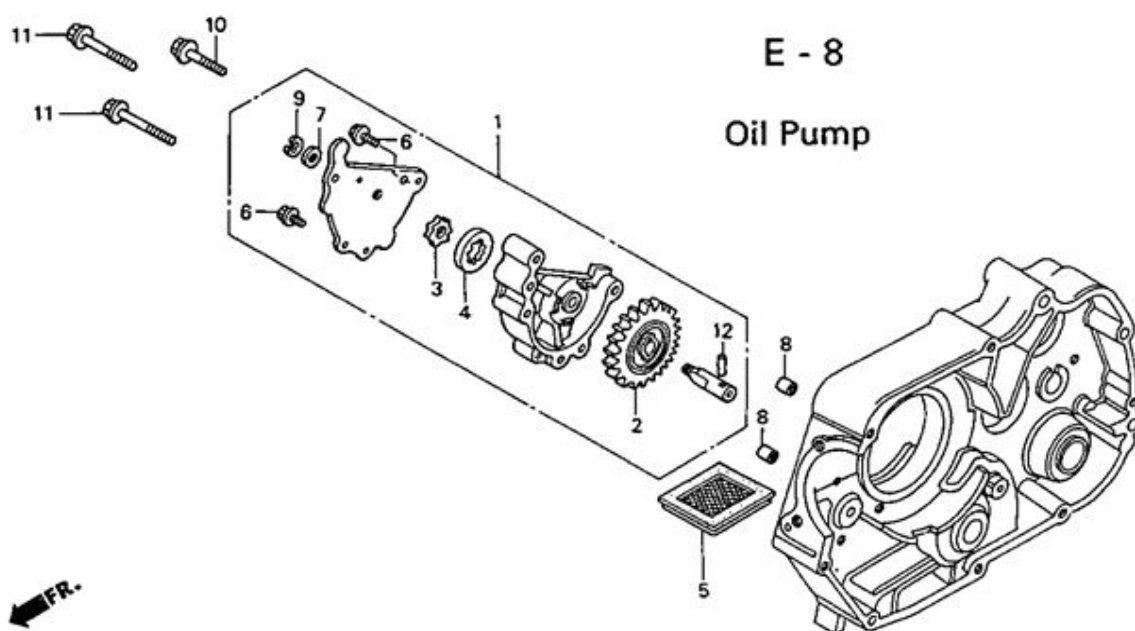

PARTS-NO.	PICTURE-NO.	DESCRIPTION	UNIT NET	INCL. TAX	GROUP
15100-KFL-851	ZN110-E-8-1	PUMP ASSY., OIL	39.33 €	46.80 €	T-3
15133-KFL-850	ZN110-E-8-2	GEAR, OIL PUMP DRIVEN	8.99 €	10.70 €	T-1
15331-GF6-000	ZN110-E-8-3	ROTOR, OIL PUMP INNER	10.34 €	12.30 €	T-3
15332-GF6-000	ZN110-E-8-4	ROTOR, OIL PUMP OUTER	12.52 €	14.90 €	T-3
15421-035-010	ZN110-E-8-5	SCREEN, OIL FILTER	7.14 €	8.50 €	T-3
90002-892-000	ZN110-E-8-6	BOLT, FLANGE, 5x10 (2)	1.68 €	2.00 €	T-3
90444-ZA8-000	ZN110-E-8-7	WASHER, THRUST	2.27 €	2.70 €	T-3
90702-KFM-900	ZN110-E-3-16/E-6-8/E-8-8/E-9-7	PIN, DOWEL, 8x12 (2/2/2/2)	1.01 €	1.20 €	T-3
94540-05018	ZN110-E-8-9	E-RING, 5MM	4.45 €	5.30 €	T-3
95701-06035-00	ZN110-E-8-10	BOLT, FLANGE, 6x35	1.68 €	2.00 €	T-3
95701-06040-00	ZN110-E-8-11	BOLT, FLANGE, 6x40 (2)	1.68 €	2.00 €	T-3
96220-30158	ZN110-E-8-12	ROLLER, 3x15.8	1.01 €	1.20 €	T-3