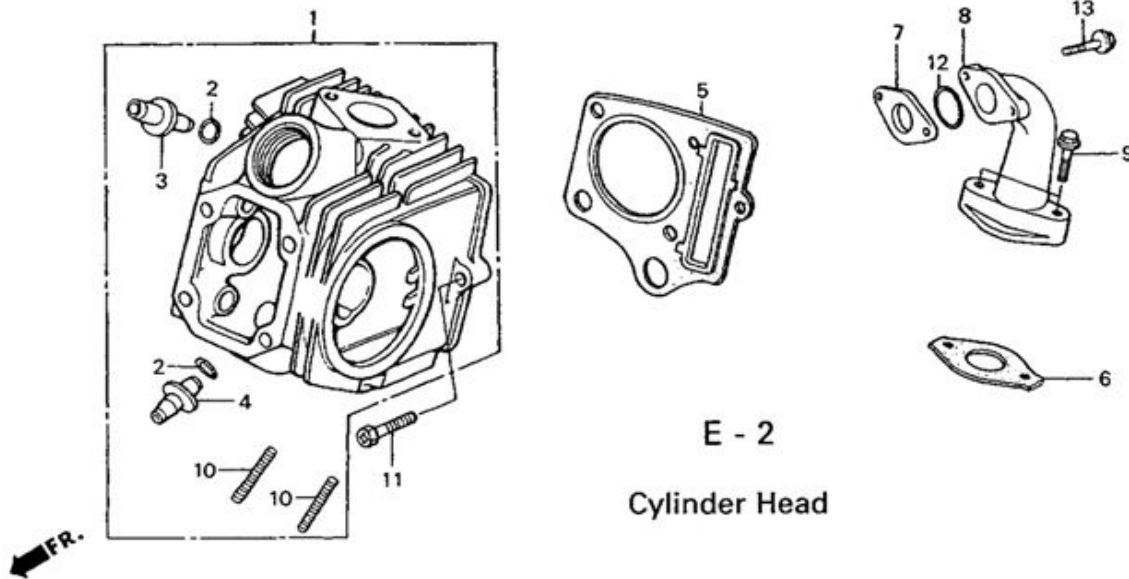

E - 1

Cylinder Head Cover

PARTS-NO.	PICTURE-NO.	DESCRIPTION	UNIT NET	INCL. TAX	GROUP
12301-GB6-910	ZN110-E-1-1	COVER, CYLINDER HEAD	5.29 €	6.30 €	T-3
12331-KFL-850	ZN110-E-1-2	COVER, CYLINDER HEAD R.SIDE	6.39 €	7.60 €	T-3
12341-KFL-850	ZN110-E-1-3	COVER, L..CYLINDER HEAD SIDE	6.13 €	7.30 €	T-3
12361-035-000	ZN110-E-1-4	CAP, TAPPET ADJUSTING HOLE (2)	5.80 €	6.90 €	T-3
12391-GW8-680	ZN110-E-1-5	GASKET, CYLINDER HEAD COVER	3.36 €	4.00 €	T-3
12394-KFL-850	ZN110-E-1-6	GASKET, CYLINDER HEAD R.SIDE COVER	1.76 €	2.10 €	T-2
12395-KFL-850	ZN110-E-1-7	GASKET, CYLINDER HEAD L.SIDE COVER	1.76 €	2.10 €	T-2
90201-GF6-010	ZN110-E-1-8	NUT, CAP, 7MM (4)	4.71 €	5.60 €	T-3
90442-GF6-010	ZN110-E-1-9	WASHER, SEALING, 7MM (3)	2.10 €	2.50 €	T-3
90443-GF6-010	ZN110-E-1-10	WASHER A, SEALING, 7MM	1.09 €	1.30 €	T-3
90461-357-000	ZN110-E-1-11/E-4-17	WASHER, SEALING, 6.5x 12	6.39 €	7.60 €	T-3
91302-KEV-900	ZN110-E-1-12	O-RING, 30.8 x 3 (2)	1.60 €	1.90 €	T-3
95701-06110-00	ZN110-E-1-13	BOLT, FLANGE, 6x110	3.78 €	4.50 €	T-3
96001-06025-00	ZN110-E-1-14	BOLT, FLANGE, 6x25 (2)	2.44 €	2.90 €	T-3