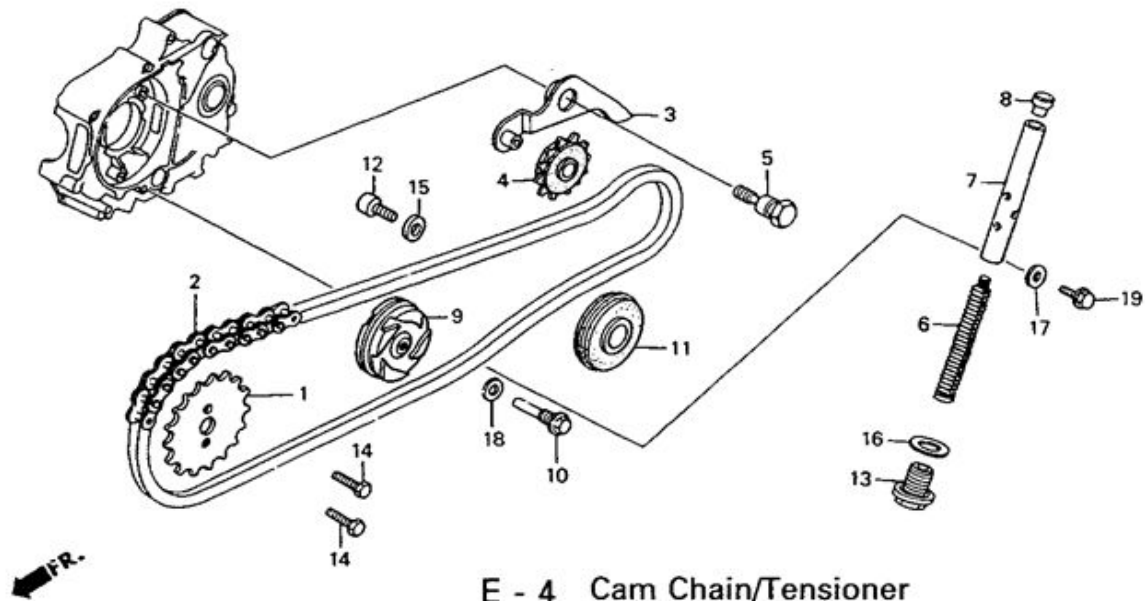

E - 4 Cam Chain/Tensioner

PARTS-NO.	PICTURE-NO.	DESCRIPTION	UNIT NET	INCL. TAX	GROUP
14321-KFL-850	ZN110-E-4-1	SPROKET, CAM (32T)	17.56 €	20.90 €	T-3
14401-436-003	ZN110-E-4-2	CHAIN, CAM (90L)	23.28 €	27.70 €	T-1
14500-035-020	ZN110-E-4-3	ARM COMP., CAM CHAIN TENSIONER	5.71 €	6.80 €	T-3
14502-086-000	ZN110-E-4-4	ROLLER, CAM CHAIN TENSIONER	11.76 €	14.00 €	T-3
14531-035-000	ZN110-E-4-5	PIVOT, CAM CHAIN TENSIONER	6.39 €	7.60 €	T-3
14541-GB4-681	ZN110-E-4-6	SPRING, CAM CHAIN TENSIONER	2.10 €	2.50 €	T-3
14550-GB0-911	ZN110-E-4-7	ROD COMP., CAM CHAIN TENSIONER PUSH	32.52 €	38.70 €	T-3
14566-086-030	ZN110-E-4-8	HEAD, CAM CHAIN TENSIONER PUSH ROD	3.70 €	4.40 €	T-3
14610-KFL-850	ZN110-E-4-9	ROLLER COMP., CAM CHAIN GUIDE	4.71 €	5.60 €	T-3
14615-KFL-850	ZN110-E-4-10	PIN, GUIDE ROLLER	4.45 €	5.30 €	T-3
14670-KFL-850	ZN110-E-4-11	ROLLER COMP., CAM CHAIN GUIDE	6.72 €	8.00 €	T-3
14675-KFL-850	ZN110-E-4-12	BOLT, CAM CHAIN GUIDE ROLLER	2.10 €	2.50 €	T-3
90081-035-000	ZN110-E-4-13	BOLT, SEALING, 14MM	3.95 €	4.70 €	T-3
90083-GB6-911	ZN110-E-4-14	BOLT, KNOCK, 5MM (2)	4.37 €	5.20 €	T-3
90405-ZG5-000	ZN110-E-4-15	WASHER, PLAIN, 6.5x16x2	2.69 €	3.20 €	T-3
90441-035-000	ZN110-E-4-16	WASHER, SEARING, 14MM	1.18 €	1.40 €	T-1
90461-357-000	ZN110-E-1-11/E-4-17	WASHER, SEALING, 6.5x 12	6.39 €	7.60 €	T-3
90481-035-000	ZN110-E-4-18	WASHER, 8MM	1.93 €	2.30 €	T-1
95701-06018-00	ZN110-E-4-19	BOLT, FLANGE, 6x18	1.76 €	2.10 €	T-1